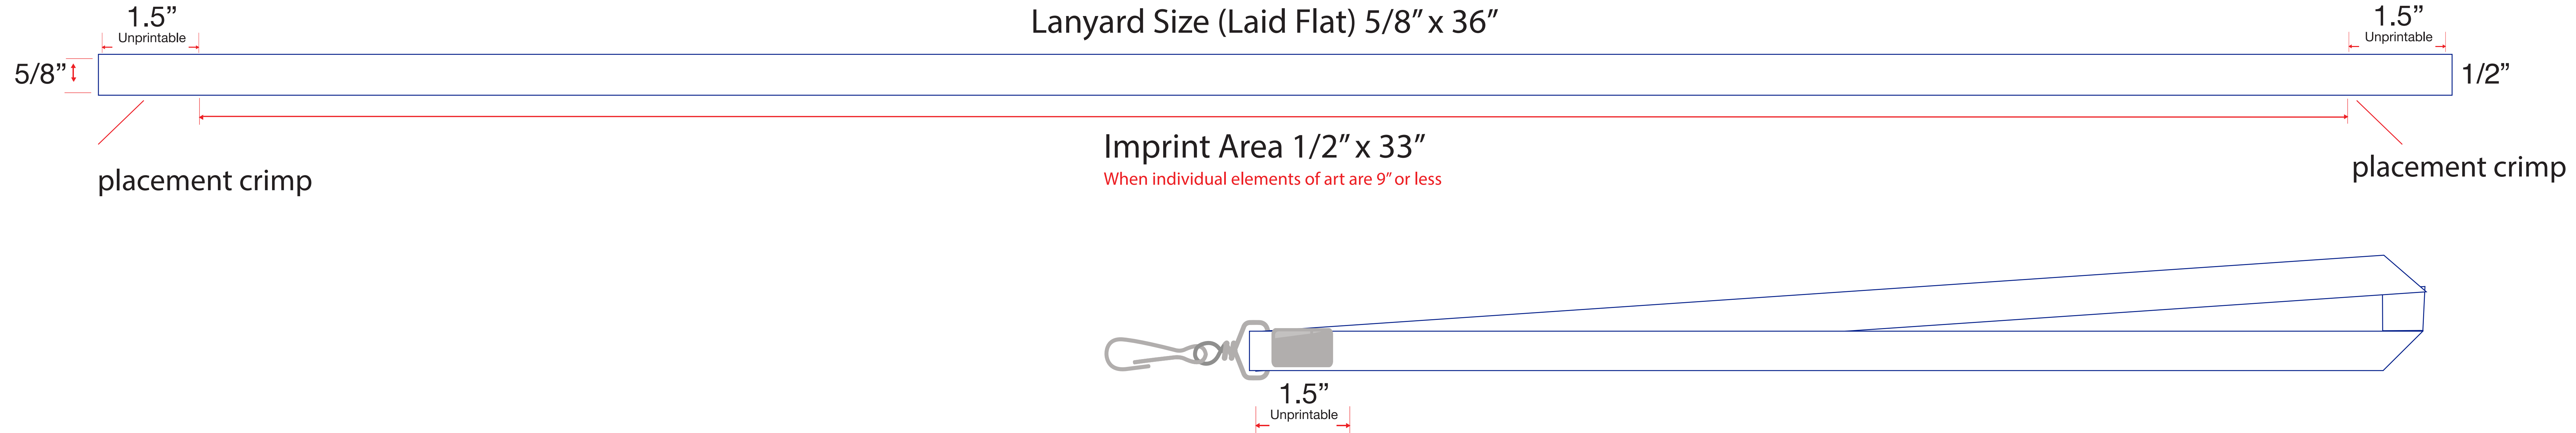

size 100%

ALMOST THERE: TIME TO PROOF

Attached please find your original art file you sent to us, as well as your proof to check that we haven't missed anything!

Please always check colors, spelling, font and graphics carefully.

You are the final proof reader. Carefully review every aspect of this digital proof layout against your original art for accuracy before approval. Once approved, your order will go into production. No order may be modified or cancelled once the proof has been approved and production has begun.

Please always check colors, spelling, font and graphics carefully

Imprint Limitations

- Step and repeat is possible on 32" of lanyard, when design elements are 9" or less
- For art 9" or more. Repeat is restricted to once on both sides